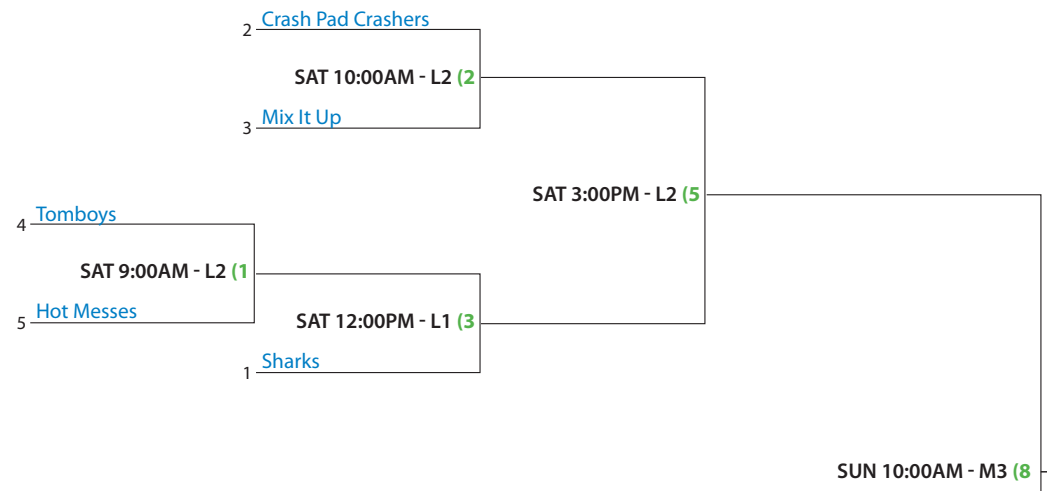

SFGSL World Series Berth Tournament
Women's B Division
 July 10 & 11, 2010

Winners' Bracket

Losers' Bracket

SFGSL World Series Berth Tournament
Women's C Division
 July 10 & 11, 2010

Winners' Bracket

Losers' Bracket

SFGSL World Series Berth Tournament
Women's D Division

July 10 & 11, 2010

Winners' Bracket

Losers' Bracket

Saturday games at Lang. Sunday games at Moscone.