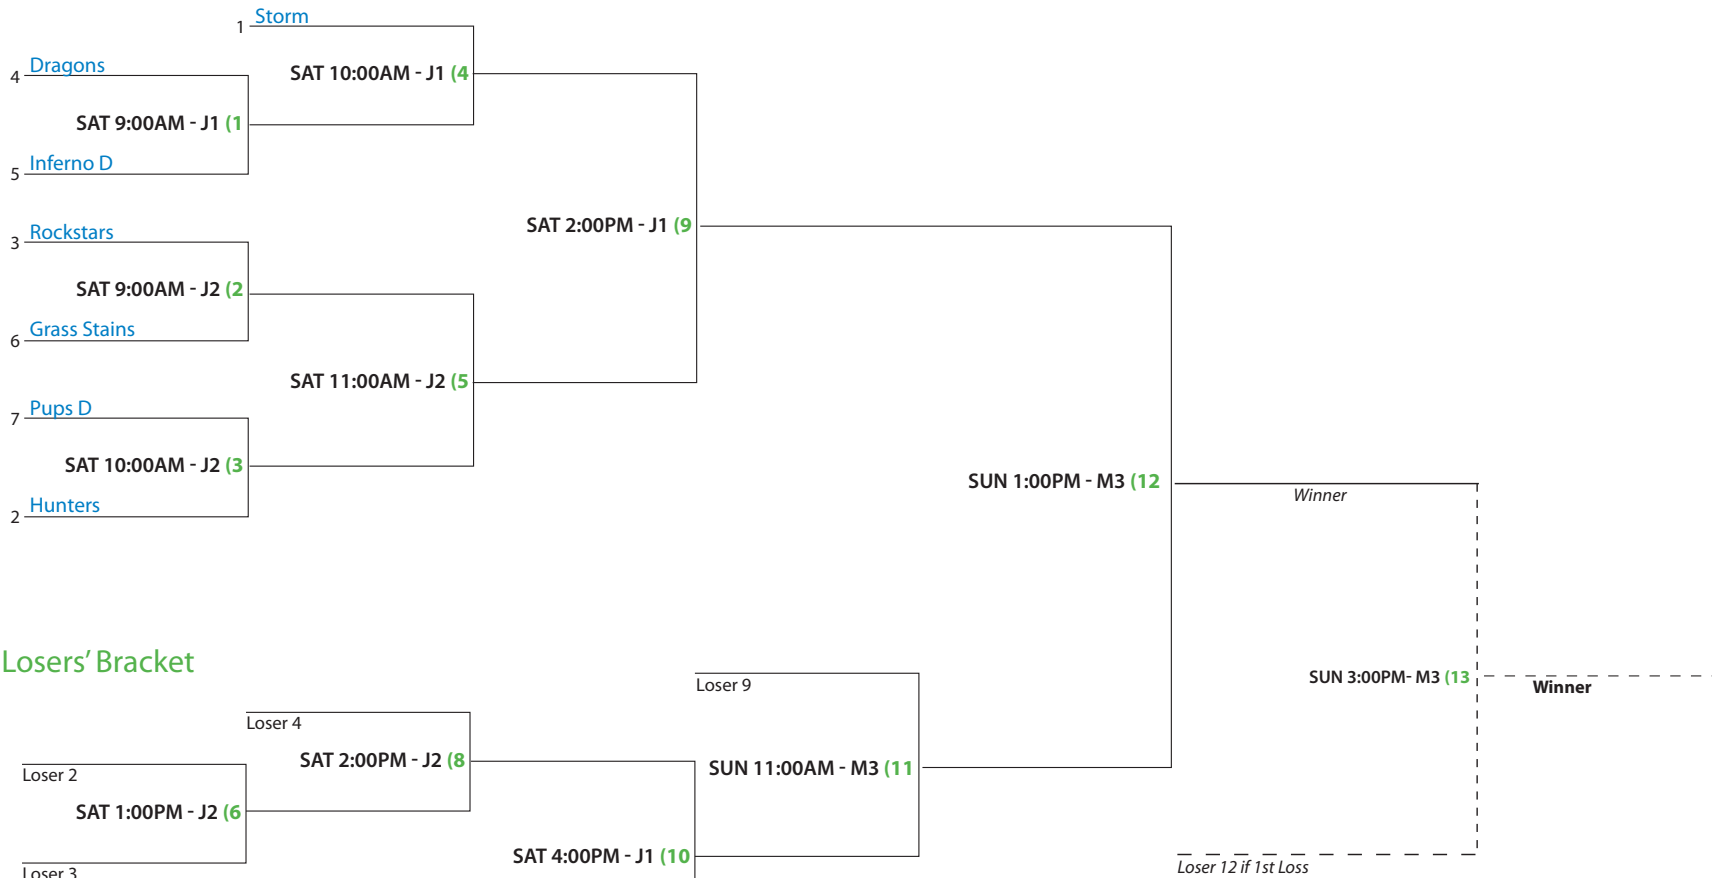

SFGSL World Series Berth Tournament
Barbary Coast Division

July 10 & 11, 2010

Winners' Bracket

Losers' Bracket

SUN 2:00PM - M1 (8)

Winner

SUN 3:00PM - M1 (9)

Winner

Loser 8 if 1st Loss

SFGSL World Series Berth Tournament
Cable Car Division
 July 10 & 11, 2010

Winners' Bracket

Losers' Bracket

SFGSL World Series Berth Tournament
Golden Gate Division

July 10 & 11, 2010

Winners' Bracket

Losers' Bracket