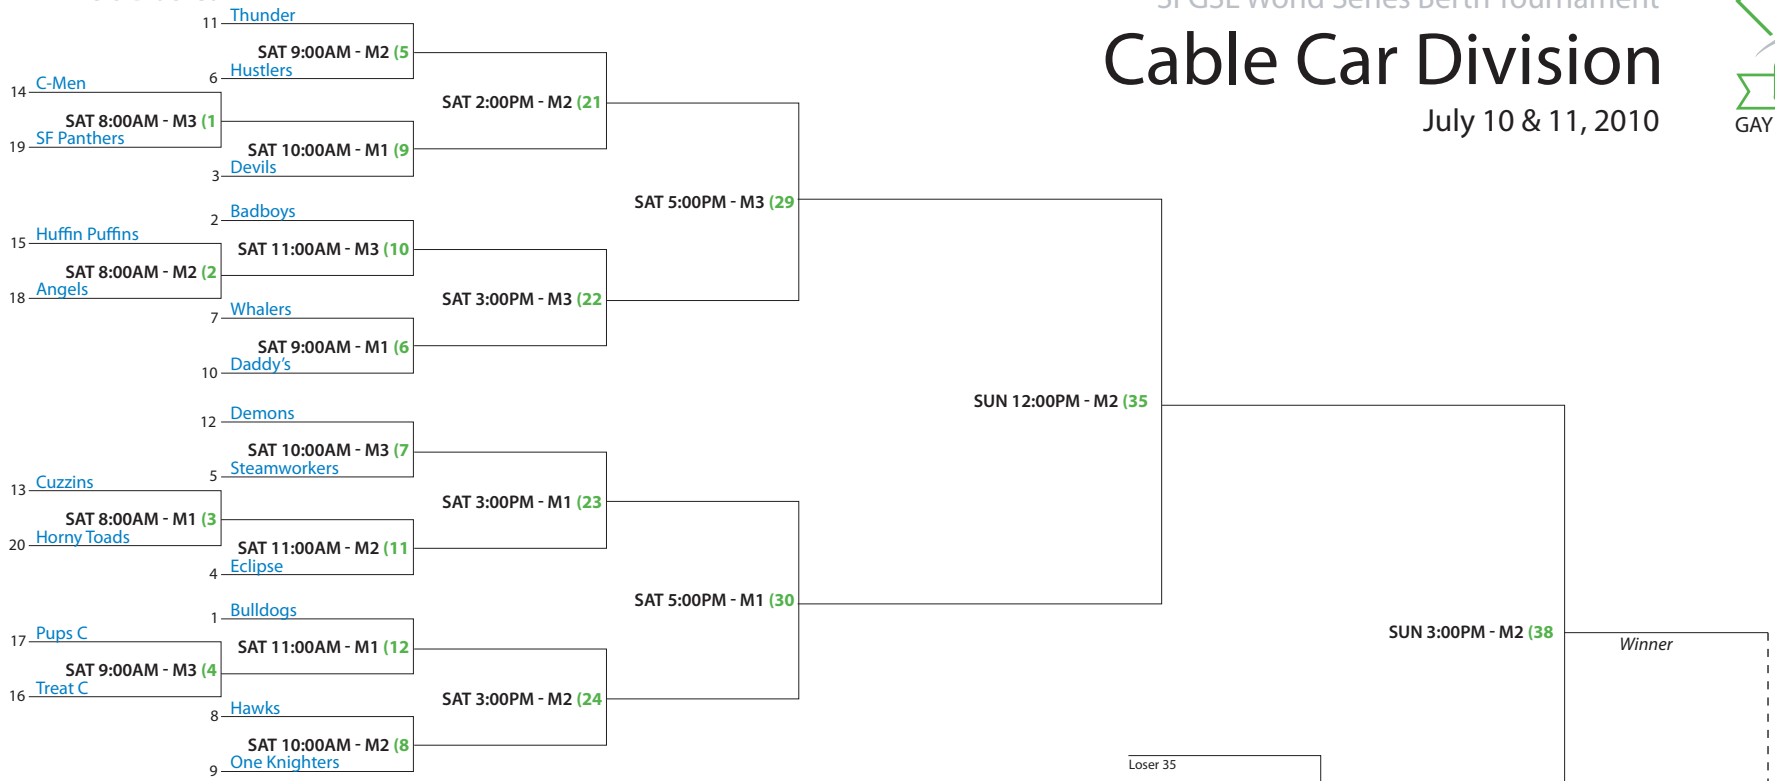

SFGSL World Series Berth Tournament
Barbary Coast Division

July 10 & 11, 2010

Winners' Bracket

Losers' Bracket

SUN 2:00PM - M1 (8)

Winner

SUN 3:00PM - M1 (9)

Winner

Loser 8 if 1st Loss

SFGSL World Series Berth Tournament
Cable Car Division
 July 10 & 11, 2010

Winners' Bracket

Losers' Bracket

SFGSL World Series Berth Tournament
Golden Gate Division

July 10 & 11, 2010

Winners' Bracket

Losers' Bracket