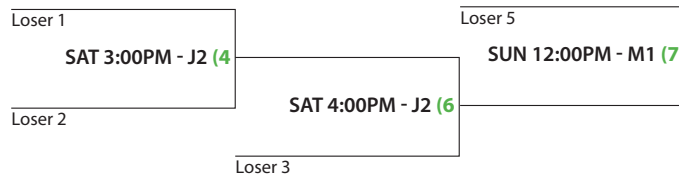

SFGSL World Series Berth Tournament
Barbary Coast Division

July 10 & 11, 2010

Winners' Bracket

Losers' Bracket

SUN 2:00PM - M1 (8)

Winner

SUN 3:00PM - M1 (9)

Winner

Loser 8 if 1st Loss

SFGSL World Series Berth Tournament
Cable Car Division
 July 10 & 11, 2010

Winners' Bracket

Losers' Bracket

SFGSL World Series Berth Tournament
Golden Gate Division

July 10 & 11, 2010

Winners' Bracket