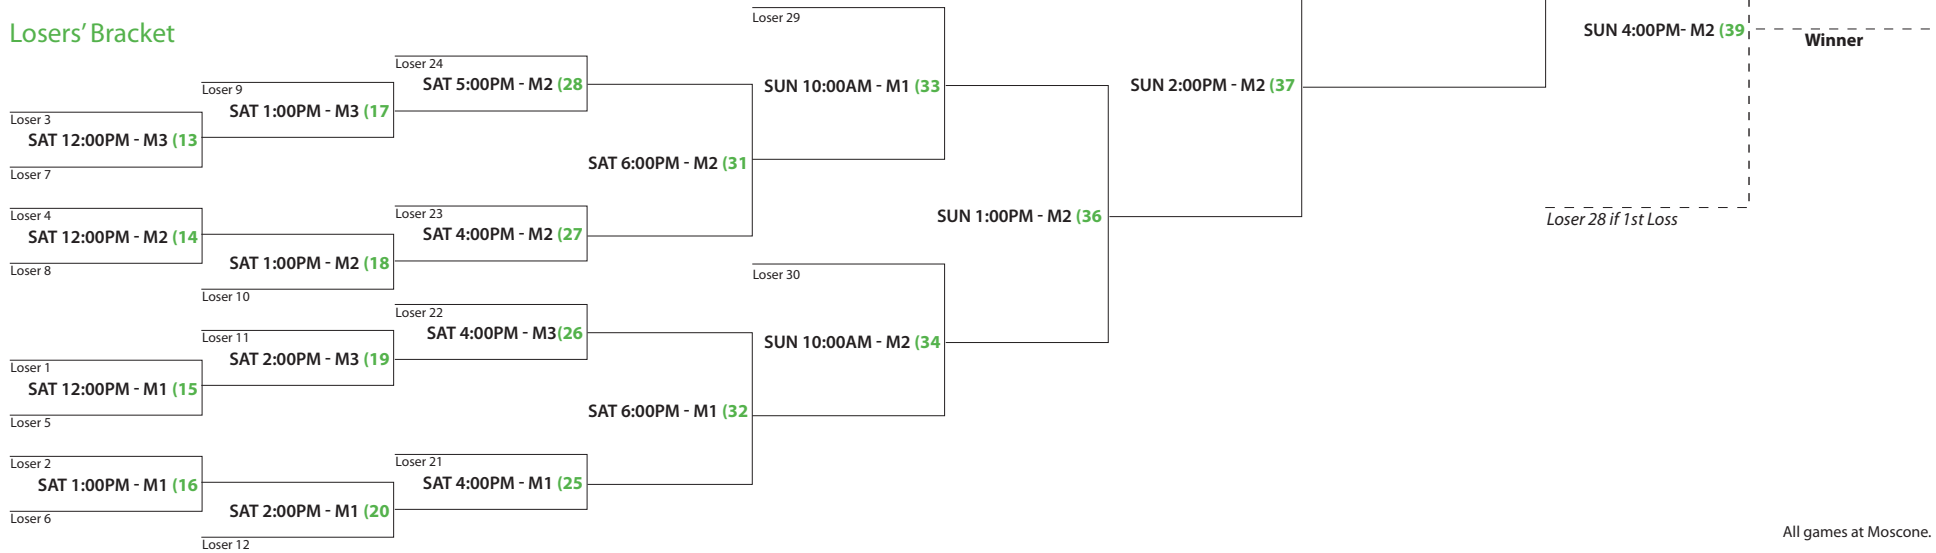

SFGSL World Series Berth Tournament
Barbary Coast Division

July 10 & 11, 2010

Winners' Bracket

Losers' Bracket

SUN 2:00PM - M1 (8)

Winner

SUN 3:00PM - M1 (9)

Winner

Loser 8 if 1st Loss

SFGSL World Series Berth Tournament
Cable Car Division
 July 10 & 11, 2010

Winners' Bracket

Losers' Bracket

SFGSL World Series Berth Tournament
Golden Gate Division

July 10 & 11, 2010

Winners' Bracket

Losers' Bracket