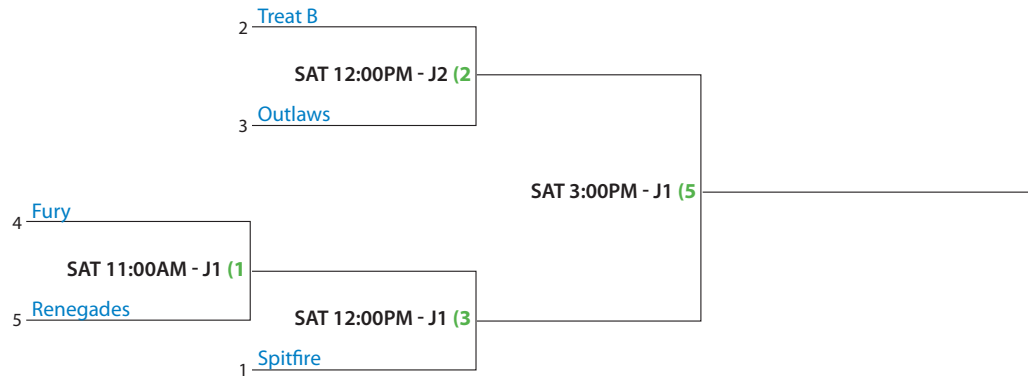

SFGSL World Series Berth Tournament
Barbary Coast Division

July 10 & 11, 2010

Winners' Bracket

Losers' Bracket

SUN 2:00PM - M1 (8)

Winner

SUN 3:00PM - M1 (9)

Winner

Loser 8 if 1st Loss

SFGSL World Series Berth Tournament
Cable Car Division
 July 10 & 11, 2010

Winners' Bracket

Losers' Bracket

SFGSL World Series Berth Tournament
Golden Gate Division

July 10 & 11, 2010

Winners' Bracket

Losers' Bracket